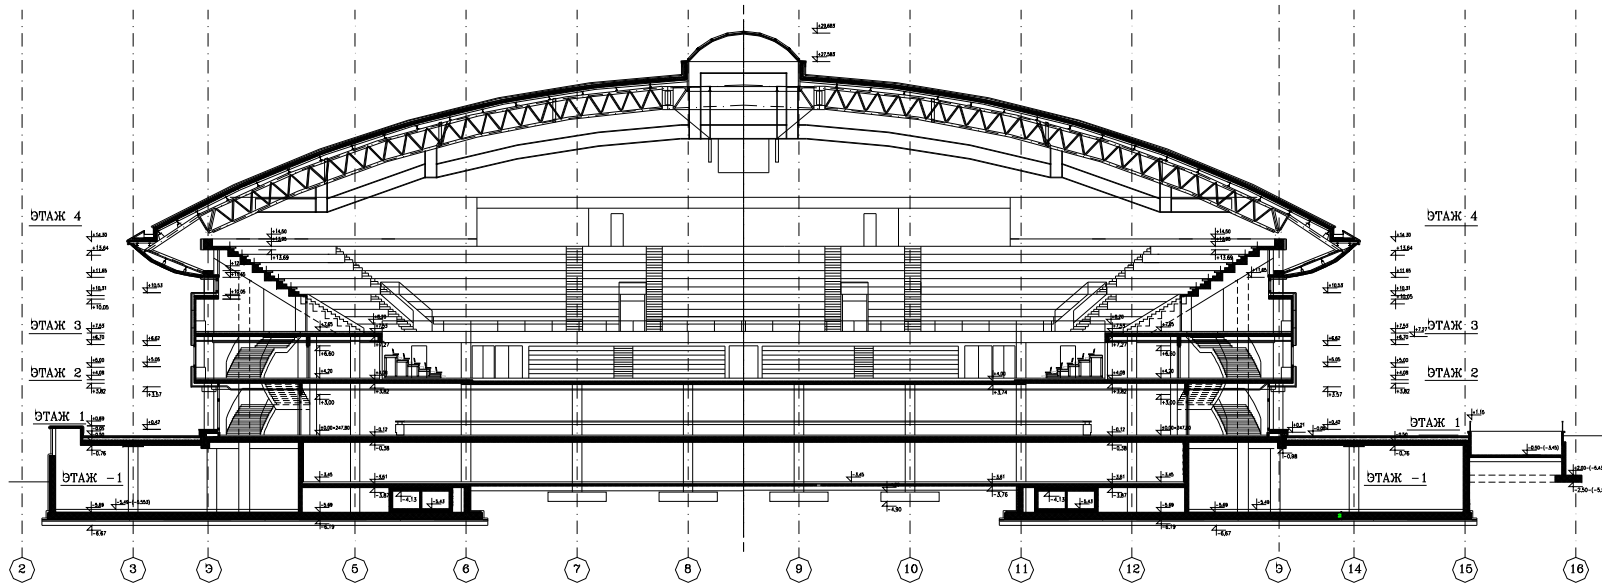

# Sport Hall "URALOČKA" in Ekaterinburg, Russian Federation

**PLAN VIEW**

**SMAGRA – Structural design, 2002. g.**  
**APZ STARK – architecture**

# Sport Hall "URALOČKA" in Ekaterinburg, Russian Federation

**LONGITUDINAL SECTION**

**SMAGRA – Structural design, 2001. g.**  
**APZ STARK – architecture**