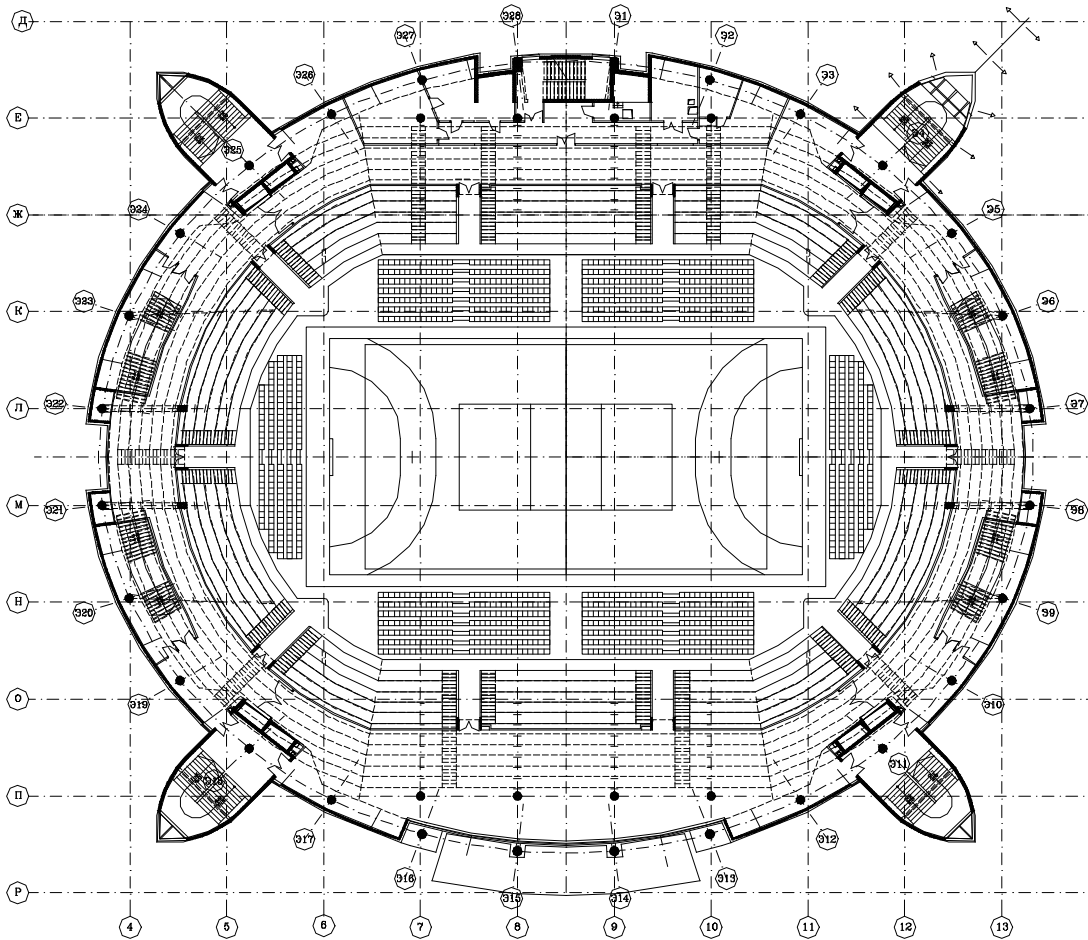

# Sport Hall "URALOČKA" in Ekaterinburg, Russian Federation

**PLAN VIEW**

**SMAGRA – Structural design, 2002. g.**  
**APZ STARK – architecture**

# Sport Hall "URALOČKA" in Ekaterinburg, Russian Federation

**LONGITUDINAL SECTION**

**SMAGRA – Structural design, 2001. g.**  
**APZ STARK – architecture**